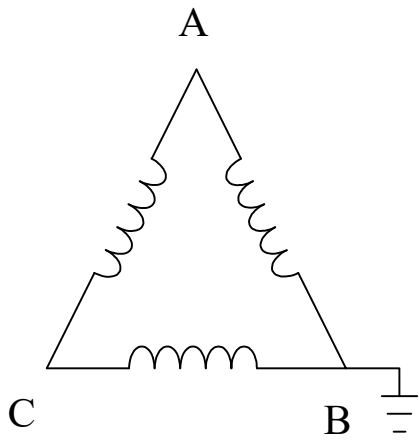

Class 200 AMP 3 Wire Delta

3-Wire $\left\{ \begin{array}{l} 240/480 \text{ V} \\ 120/240 \text{ V} \end{array} \right.$

Arrestor wire installed by the member.