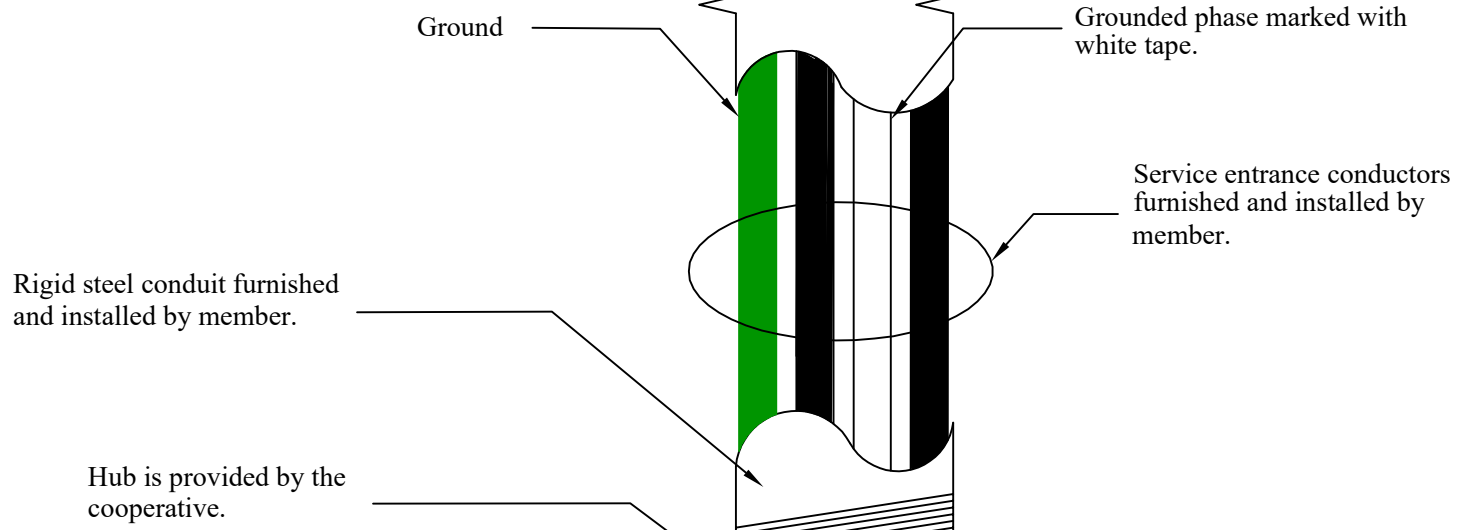

Class 200 AMP 3 Wire Delta

3-Wire $\left\{ \begin{array}{l} 240/480 \text{ V} \\ 120/240 \text{ V} \end{array} \right.$

Arrestor wire installed by the member.