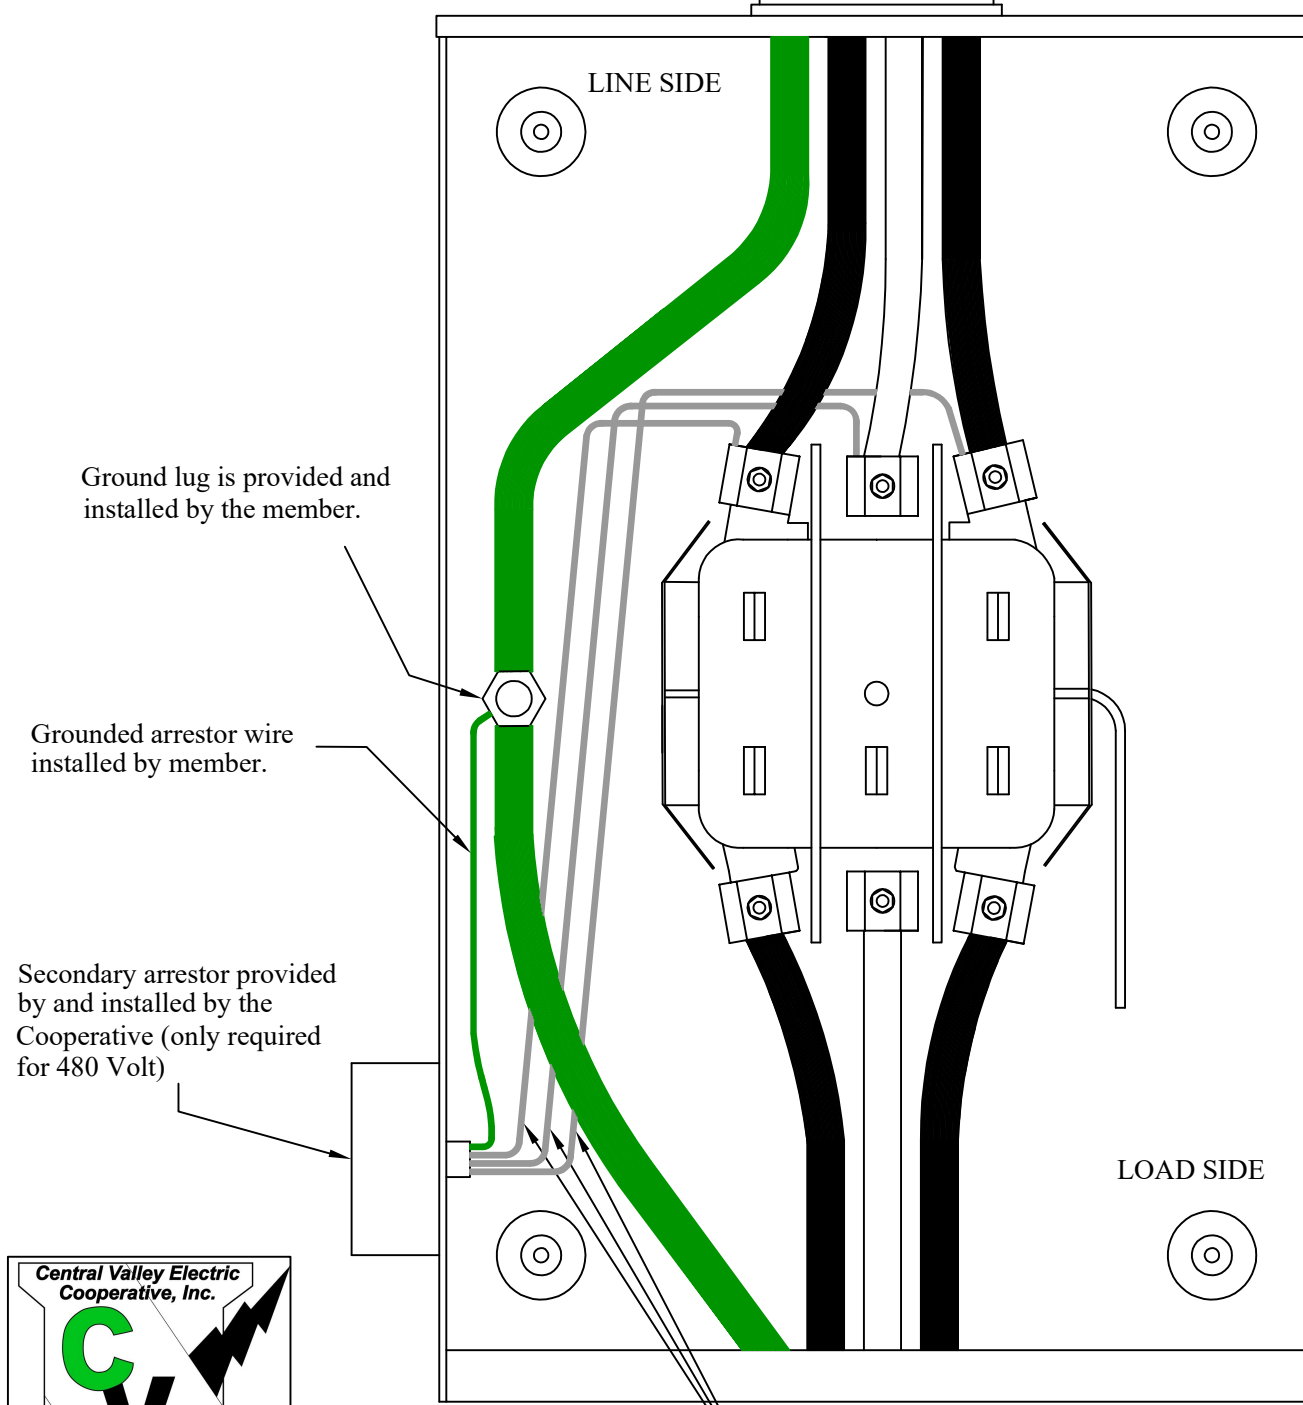

Class 200 AMP 3 Wire Delta

3-Wire $\left\{ \begin{array}{l} 240/480 \text{ V} \\ 120/240 \text{ V} \end{array} \right.$

Arrestor wire installed by the member.