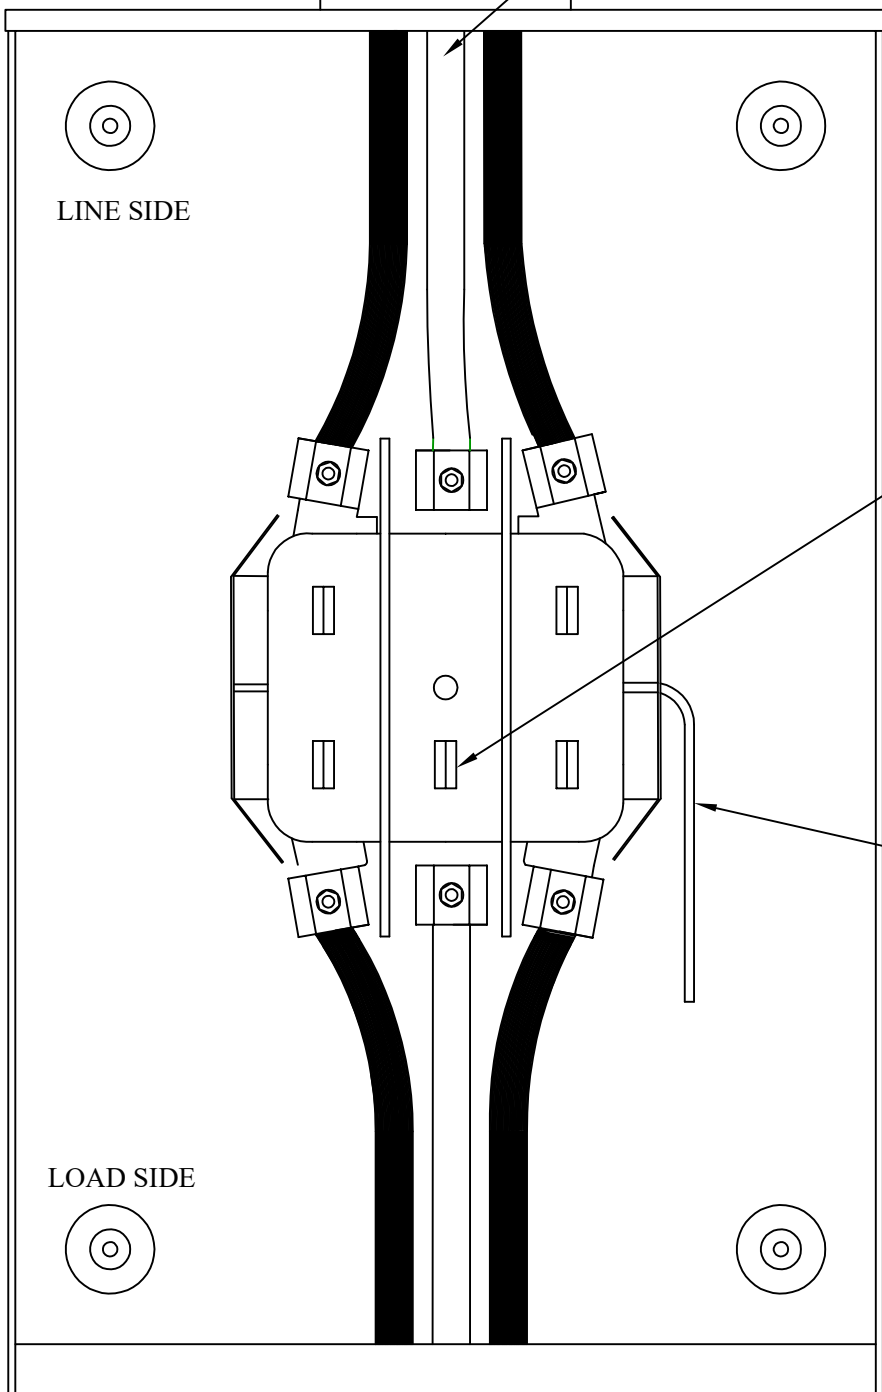

240 VOLT Single Phase 3 wire Meter

Rigid Steel Conduit Furnished and installed by customer.

Service Entrance Conductors Furnished and installed by Customer.

White "Neutral"

Fifth Lug (isn't used for 240 volt single phase)

Bypass Handle