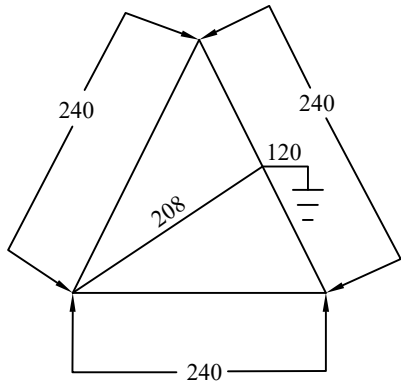

CLASS 200 4 Wire Delta 120/240V

4-Wire $\left\{ \begin{array}{l} 277/480 \text{ Y} \\ 120/208 \text{ Y} \end{array} \right.$

Rigid Steel Conduit Furnished and installed by customer.

Service Entrance Conductors Furnished and installed by Customer.