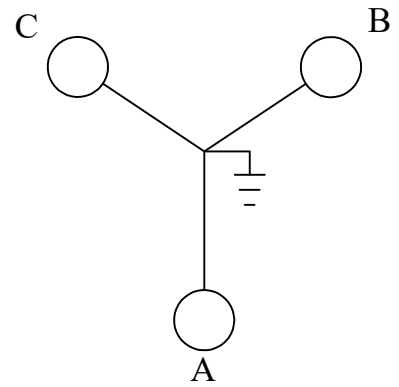

CLASS 200 4 Wire Delta 120/240V

4-Wire $\left\{ \begin{array}{l} 277/480 \text{ Y} \\ 120/208 \text{ Y} \end{array} \right.$

Rigid Steel Conduit Furnished and installed by customer.

Service Entrance Conductors Furnished and installed by Customer.