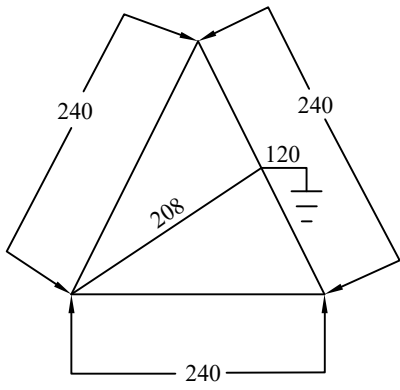

4 Wire Delta

4-Wire $\left\{ \begin{array}{l} 277/480 \text{ Y} \\ 120/208 \text{ Y} \end{array} \right.$

Rigid Steel Conduit Furnished and installed by customer.

Service Entrance Conductors Furnished and installed by Customer.